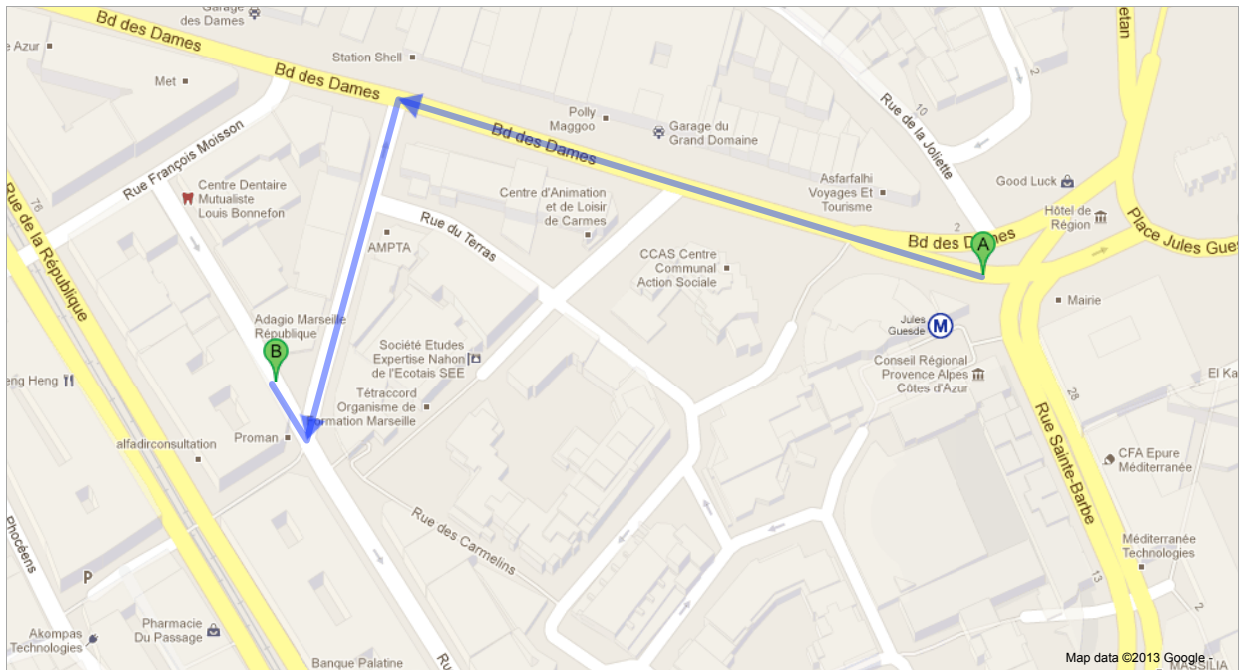

To see all the details that are visible on the screen, use the "Print" link next to the map.

Walking directions are in beta.

Use caution – This route may be missing sidewalks or pedestrian paths.

Walking directions to 30 Rue Jean Trinquet, 13002 Marseille

3D

A Jules Guesde

1. Head west on **Bd des Dames** toward **Rue des Grands Carmes** 210 m
2. Turn left onto **Rue Jean Marc Cathala** 120 m
3. Sharp right onto **Rue Jean Trinquet**
Destination will be on the right 23 m

B 30 Rue Jean Trinquet
13002 Marseille

These directions are for planning purposes only. You may find that construction projects, traffic, weather, or other events may cause conditions to differ from the map results, and you should plan your route accordingly. You must obey all signs or notices regarding your route.
Map data ©2013 Google