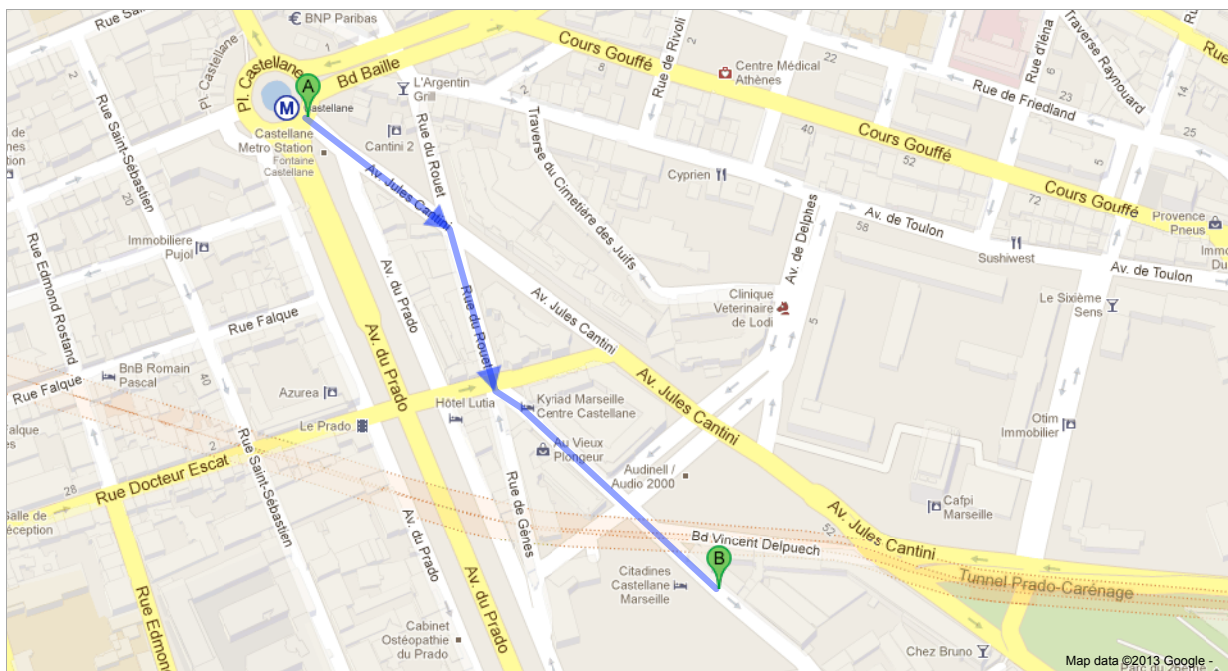

To see all the details that are visible on the screen, use the "Print" link next to the map.

Walking directions are in beta.

Use caution – This route may be missing sidewalks or pedestrian paths.

Walking directions to 60 Rue du Rouet, 13006 Marseille

3D

A Castellane
France

1. Head southeast on **Av. Jules Cantini** toward **Av. du Prado** 120 m
2. Slight right onto **Rue du Rouet** 120 m
3. Slight left to stay on **Rue du Rouet**
Destination will be on the left 200 m

B 60 Rue du Rouet
13006 Marseille

These directions are for planning purposes only. You may find that construction projects, traffic, weather, or other events may cause conditions to differ from the map results, and you should plan your route accordingly. You must obey all signs or notices regarding your route.
Map data ©2013 Google