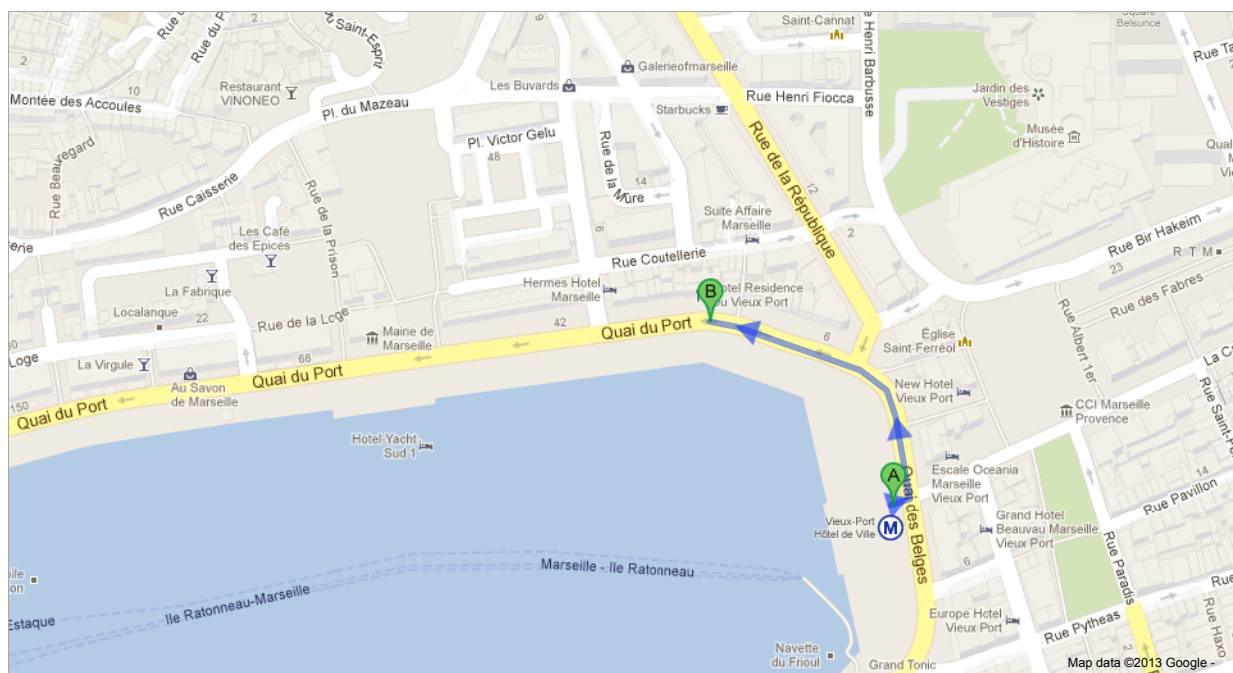

To see all the details that are visible on the screen, use the "Print" link next to the map.

Walking directions are in beta.

Use caution – This route may be missing sidewalks or pedestrian paths.

Walking directions to 18 Quai du Port, 13002 Marseille

3D

Vieux-Port Hôtel de Ville

1. Head east on La Canebière toward Quai des Belges 14 m
2. Turn left onto Quai des Belges 57 m
3. Slight left to stay on Quai des Belges 130 m
4. Continue onto Quai du Port
Destination will be on the right 19 m

18 Quai du Port
13002 Marseille

These directions are for planning purposes only. You may find that construction projects, traffic, weather, or other events may cause conditions to differ from the map results, and you should plan your route accordingly. You must obey all signs or notices regarding your route.
Map data ©2013 Google