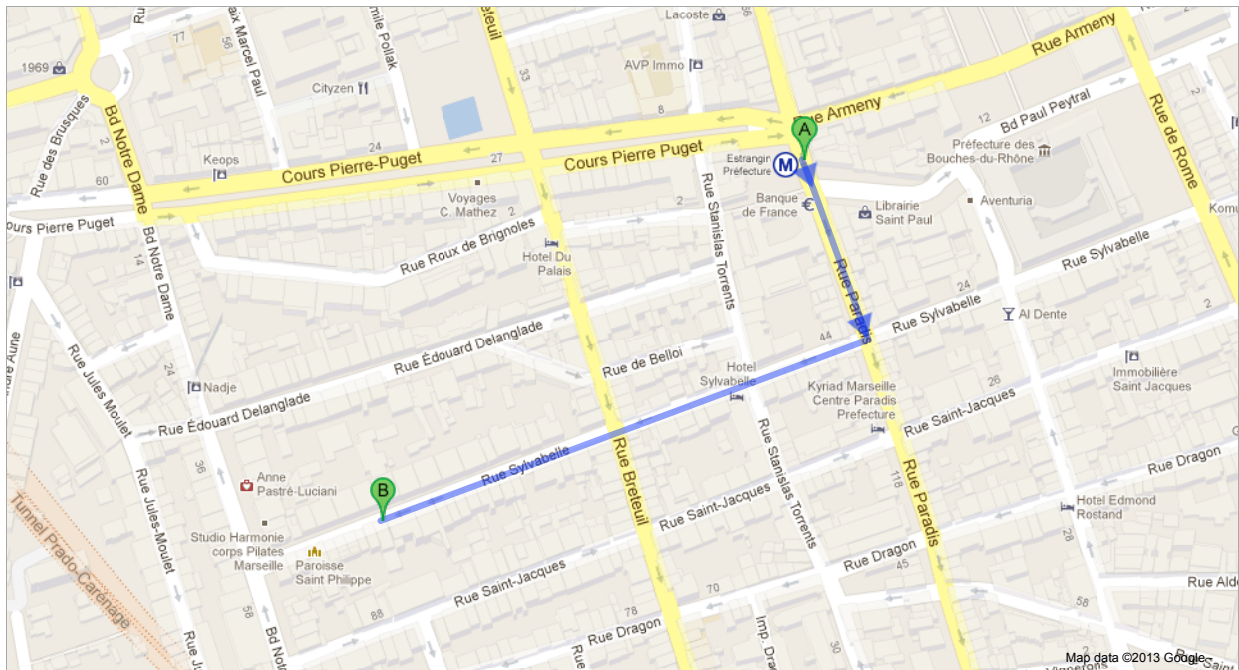

To see all the details that are visible on the screen, use the "Print" link next to the map.

Walking directions are in beta.

Use caution – This route may be missing sidewalks or pedestrian paths.

Walking directions to 109 Rue Sylvabelle, 13006 Marseille

3D

Estrangin Préfecture

1. Head south on Pl. Estrangin Pastré/Place Estrangin-Pastré toward Passage Groupe Provence 21 m
2. Continue onto Rue Paradis 110 m
3. Turn right onto Rue Sylvabelle
Destination will be on the left 350 m

109 Rue Sylvabelle
13006 Marseille

These directions are for planning purposes only. You may find that construction projects, traffic, weather, or other events may cause conditions to differ from the map results, and you should plan your route accordingly. You must obey all signs or notices regarding your route.