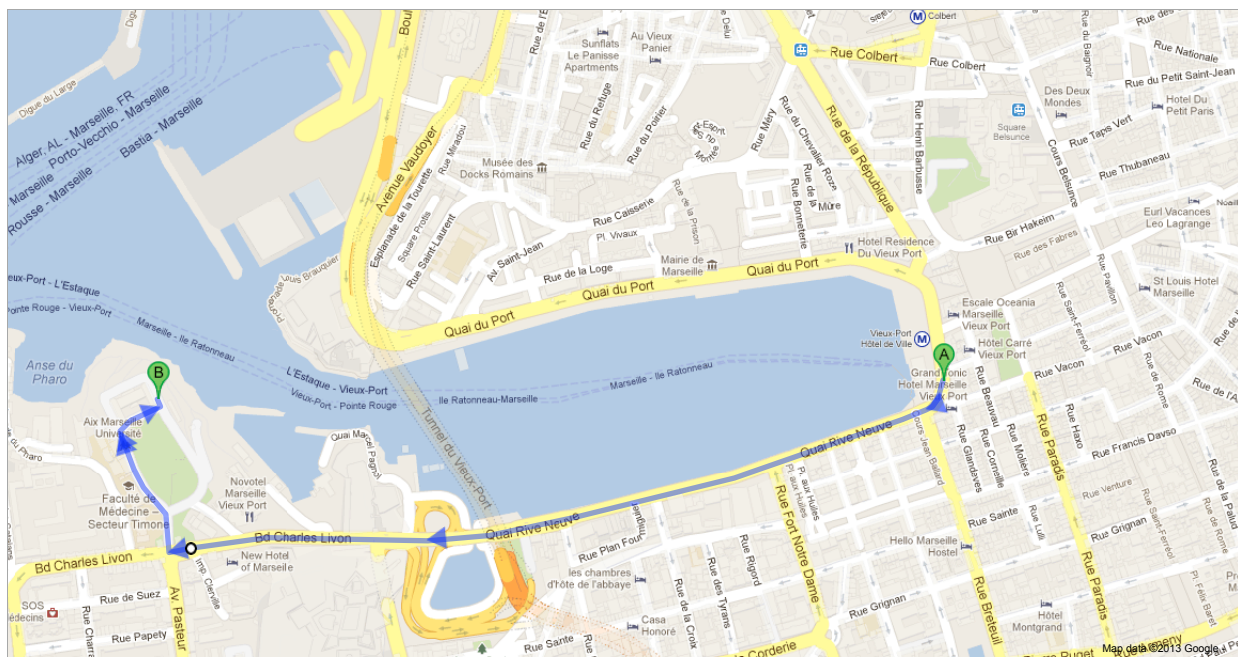

To see all the details that are visible on the screen, use the "Print" link next to the map.

Driving directions to Unknown road
Via Bd Charles Livon

3D

This route has restricted usage or private roads.

A Quai des Belges

1. Head south on **Quai des Belges** toward **Rue Pytheas** 60 m
2. Continue onto **Quai Rive Neuve** 850 m
3. Continue onto **Bd Charles Livon** 450 m
4. Turn right onto **Allée Médecin Colonel Eugène Jamot**
Restricted usage road 210 m
5. Slight left
Restricted usage road 7 m
6. Turn right
Restricted usage road 79 m
7. Turn left at **Allée Docteur Paul Louis Simond**
Restricted usage road
Destination will be on the right 14 m

B Unknown road

Est. fuel cost: €0.32

These directions are for planning purposes only. You may find that construction projects, traffic, weather, or other events may cause conditions to differ from the map results, and you should plan your route accordingly. You must obey all signs or notices regarding your route.
Map data ©2013 Google